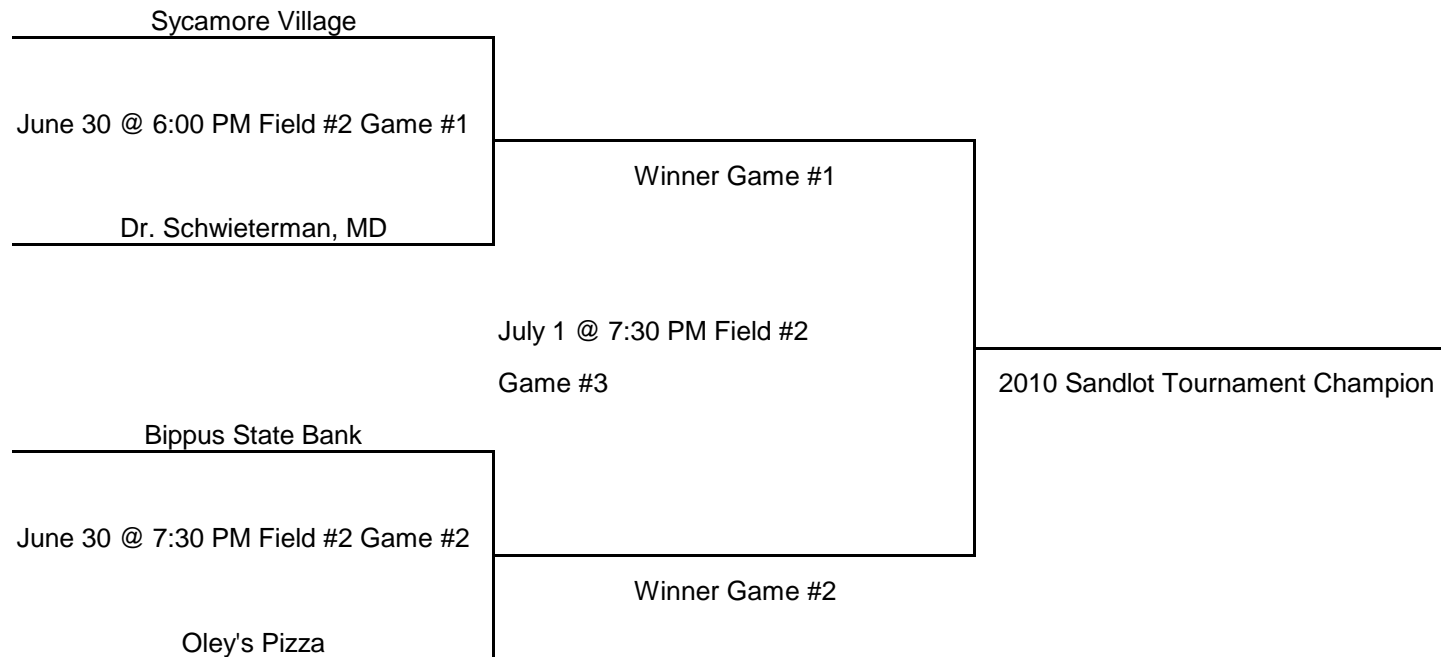

# 2010 SANDLOT TOURNAMENT SCHEDULE

Please note that rule "clarifications" will be made available to the coaching staffs on Wednesday June 16.